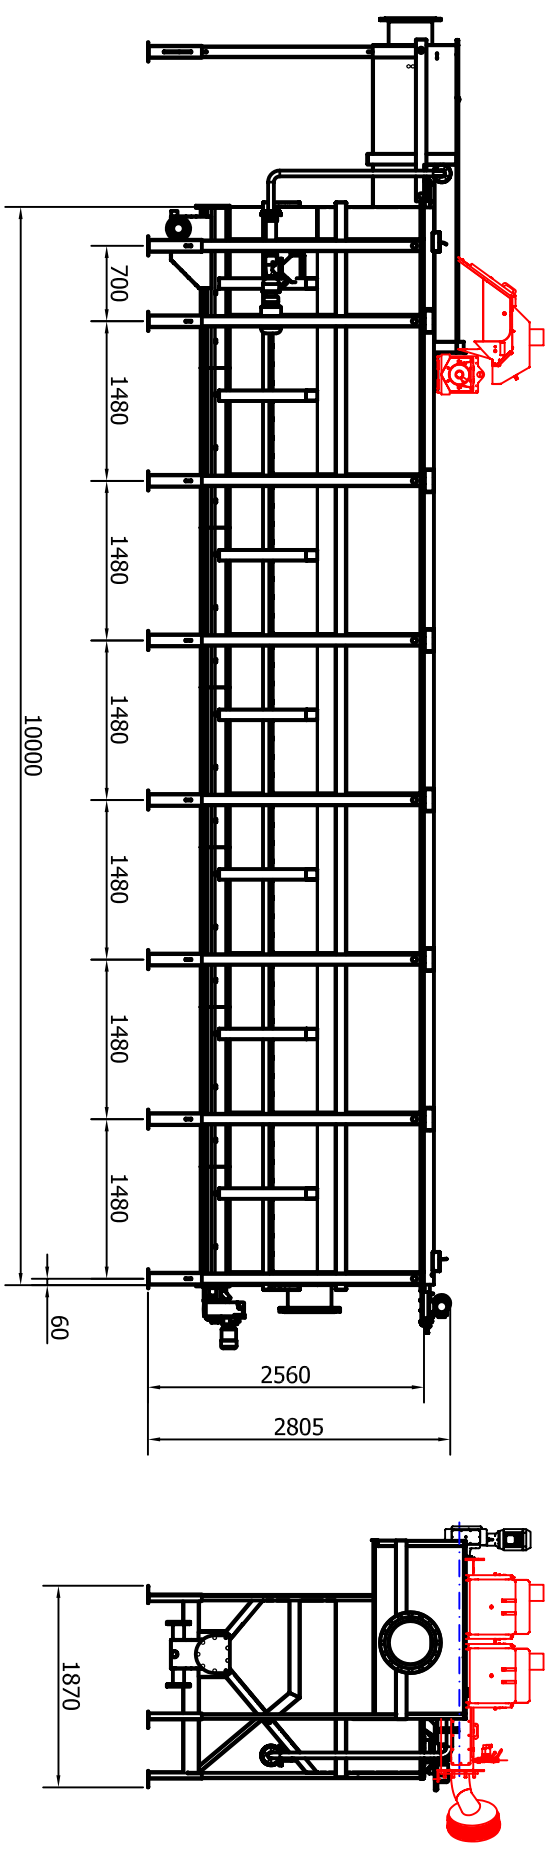

LAYOUT DRAWING  
 RSK B 1200x10000 F  
 DIMENSIONS CAN BE SUBJECT TO CHANGES

**MEVA**  
 Nordic Water Products AB  
 Phone: +46 31 748 54 00  
 WWW.MEVA.SE

Pos No	Qty	Name	Material	Dimension	Remark
TM		Stone Food		A3 1:50	File name 12315 Date 080131 Drawing number 12315