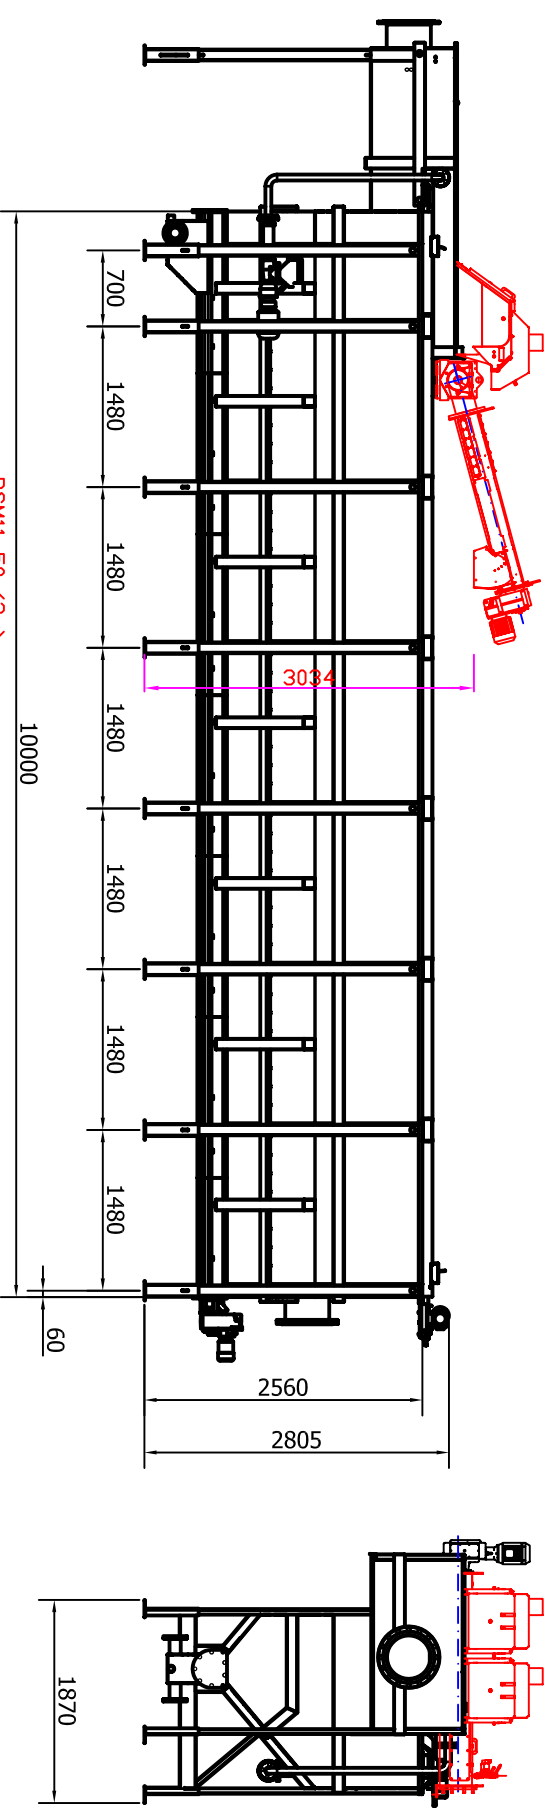

LAYOUT DRAWING
RSK B 1200X10000 F
DIMENSIONS CAN BE SUBJECT TO CHANGES

Pos No	Qty	Name	Material	Dimension	Remark
1	1	Stone Food TM		A3 1:50	File name 12315-A Date 080131 Drawing number 12315-A